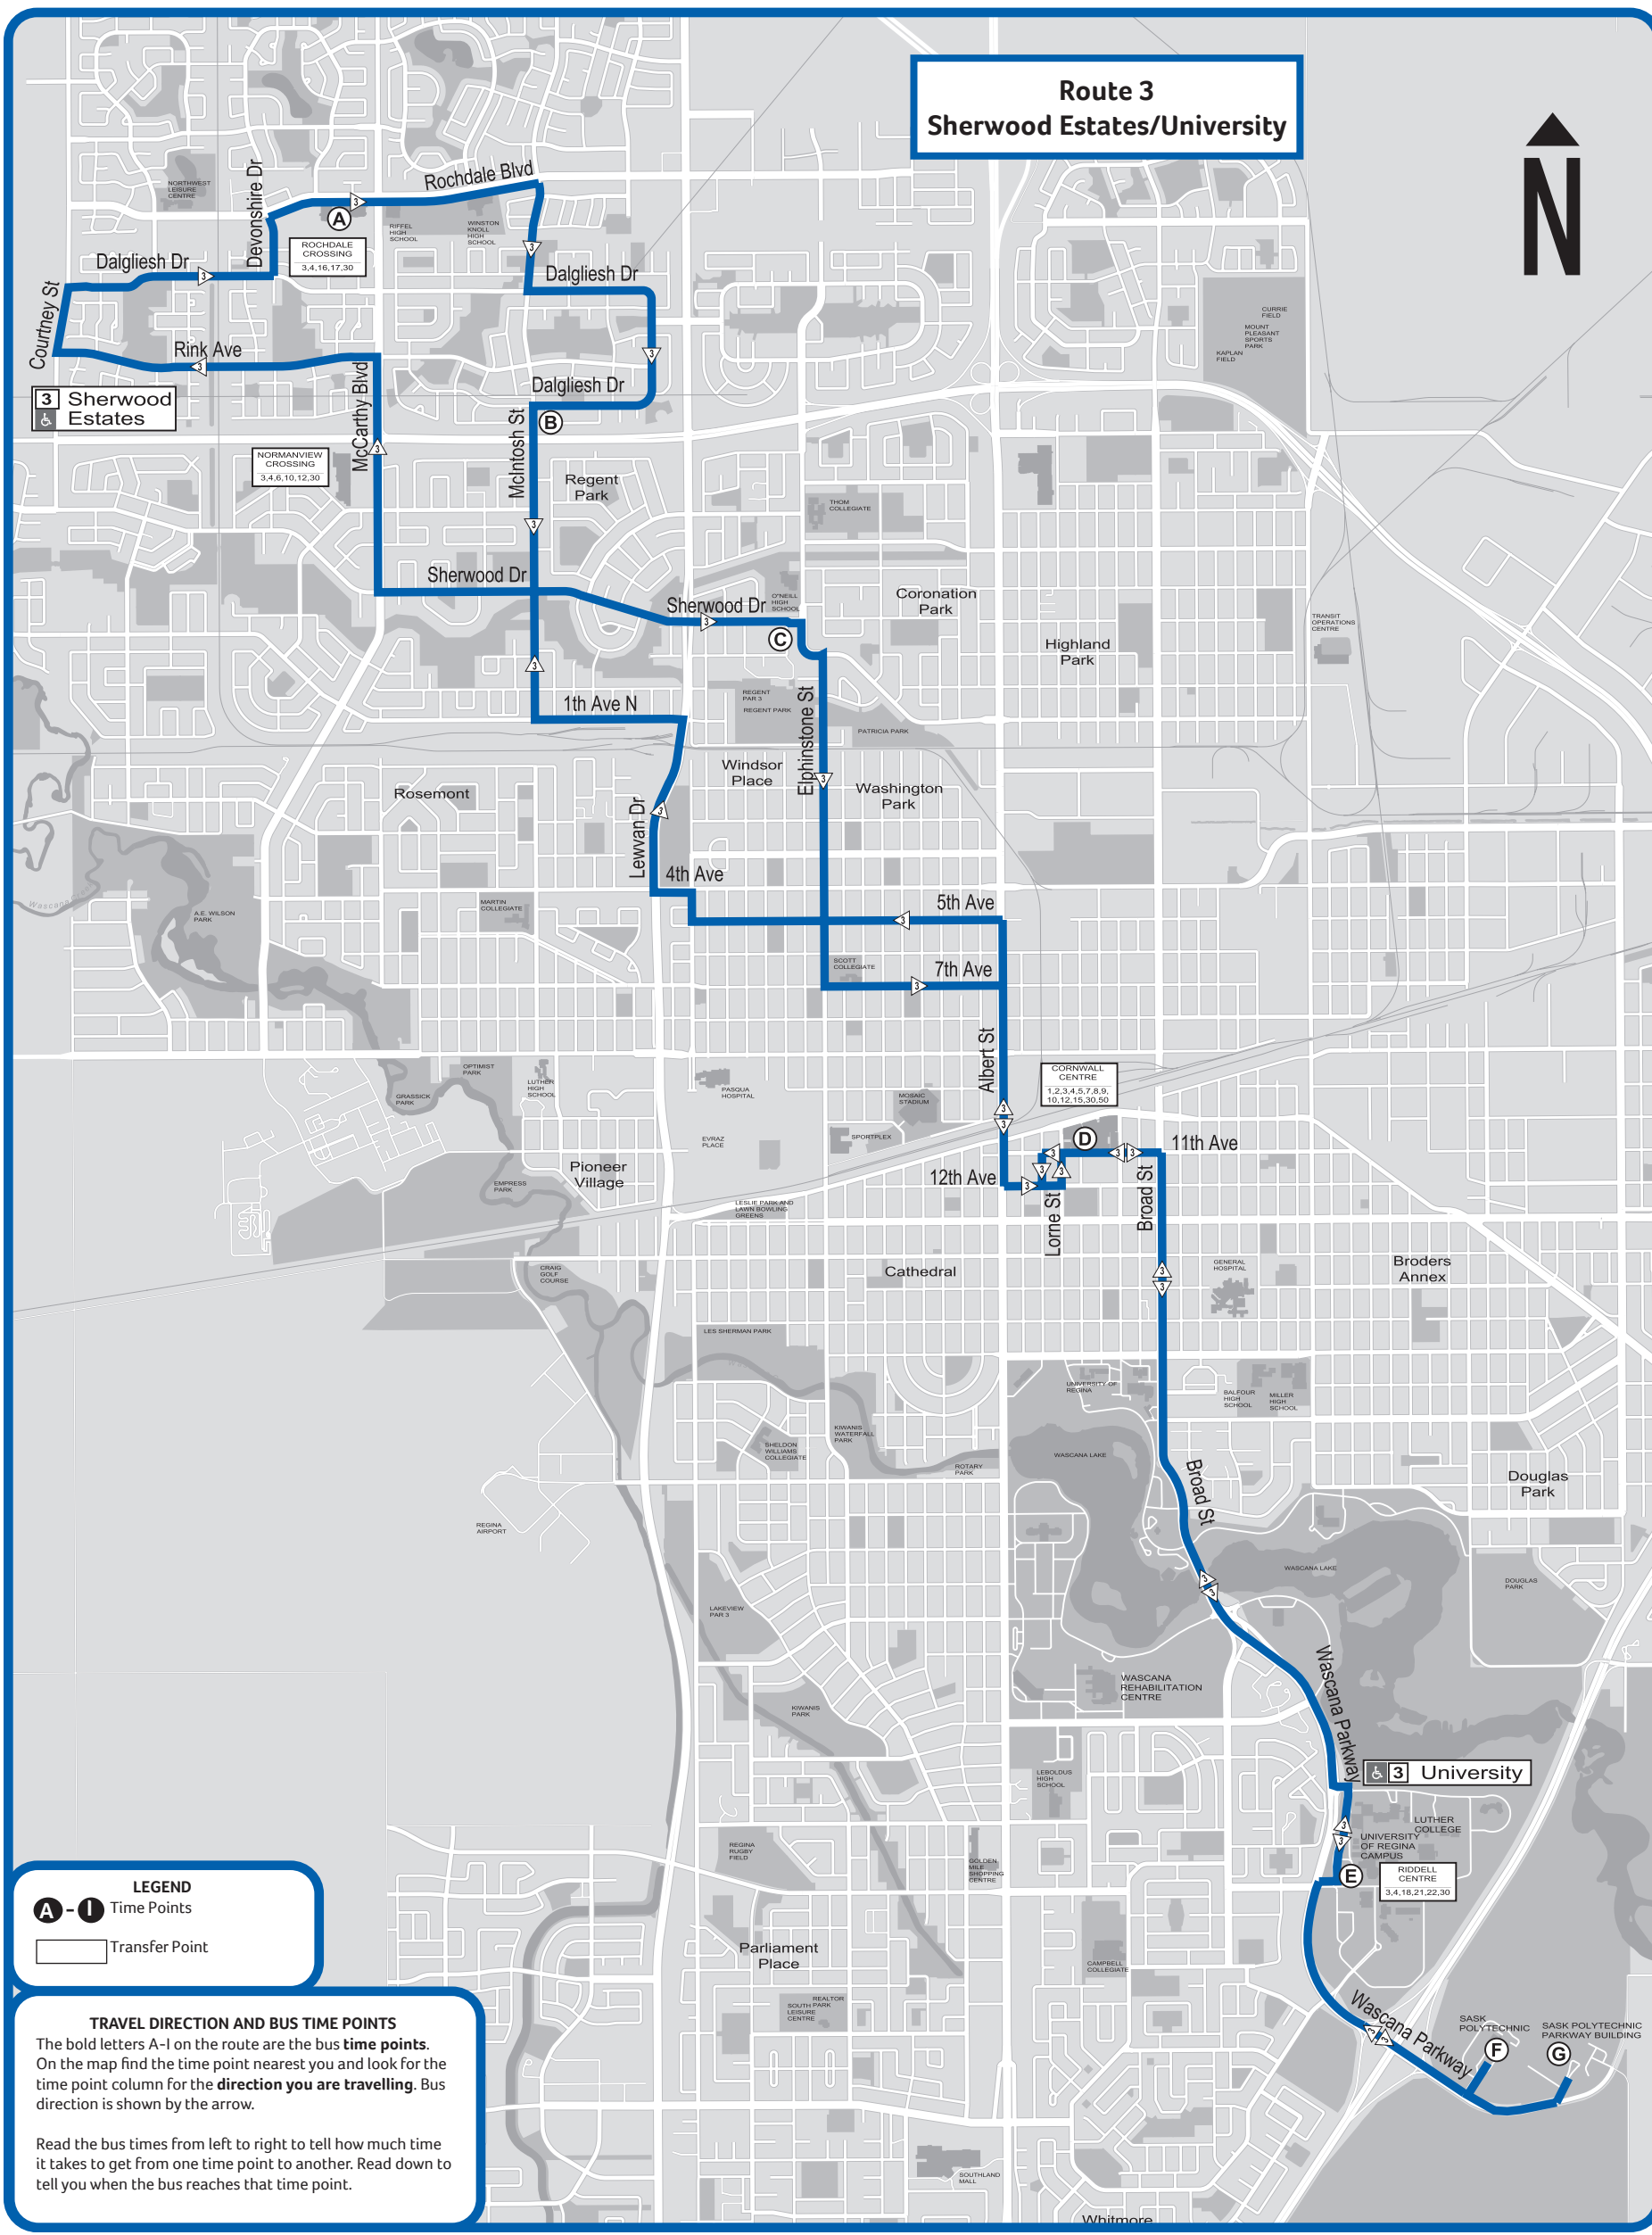

*To Golden Mile only

4 to WALSH ACRES

G	F	E	D	H	A
leaving Golden Mile (Rae St & 26th Ave NB) Stop #0261	leaving Riddell Centre Stop #0270	leaving Wascana Rehab Stop #0390	leaving Cornwall Centre (11th Ave & Cornwall St EB) Stop #1544	leaving Regent Park (Sherwood Dr & McCarthy Blvd SB) Stop #0420	arriving Rochdale Crossing (Rochdale Blvd WB) Stop #0323
Monday to Friday Morning Schedule					
5:17	5:27	5:37	5:55	6:10	6:26
5:47	5:57	6:07	6:25	6:40	6:56
6:17	6:27	6:37	6:55	7:10	7:26
6:47	6:57	7:07	7:25	7:40	7:56
7:17	7:27	7:37	7:55	8:10	8:26
7:47	7:57	8:07	8:25	8:40	8:56
8:17	8:27	8:37	8:55	9:10	9:26
8:47	8:57	9:07	9:25	9:40	9:56
9:17	9:27	9:37	9:55	10:10	10:26
9:47	9:57	10:07	10:25	10:40	10:56
10:17	10:27	10:37	10:55	11:10	11:26
10:47	10:57	11:07	11:25	11:40	11:56
11:17	11:27	11:37	11:55	12:10	12:26
11:47	11:57	12:07	12:25	12:40	12:56
12:17	12:27	12:37	12:55	1:10	1:26
12:47	12:57	1:07	1:25	1:40	1:56
Monday to Friday Afternoon/Evening Schedule					
1:17	1:27	1:37	1:55	2:10	2:26
1:47	1:57	2:07	2:25	2:40	2:56
2:17	2:27	2:37	2:55	3:10	3:26
2:47	2:57	3:07	3:25	3:40	3:56
3:17	3:27	3:37	3:55	4:10	4:26
3:47	3:57	4:07	4:25	4:40	4:56
4:17	4:27	4:37	4:55	5:10	5:26
4:47	4:57	5:07	5:25	5:40	5:56
5:17	5:27	5:37	5:55	6:10	6:26
5:51	6:01	6:11	6:29	6:44	7:00
6:45	6:53	7:00	7:15	7:28	7:40
7:10	7:18	7:25	7:40	7:53	8:05
7:40	7:48	7:55	8:10	8:23	8:35
8:10	8:18	8:25	8:40	8:53	9:05 *
8:45	8:53	9:00	9:15	9:28	9:40
9:45	9:53	10:00	10:15	10:28	10:40
10:45	10:53	11:00	11:15	11:28	11:40
11:45	11:53	12:00	12:15	12:28	12:40 *

LEGEND
A - I Time Points
 Transfer Point

TRAVEL DIRECTION AND BUS TIME POINTS
 The bold letters A-I on the route are the bus time points. On the map find the time point nearest you and look for the time point column for the direction you are travelling. Bus direction is shown by the arrow.