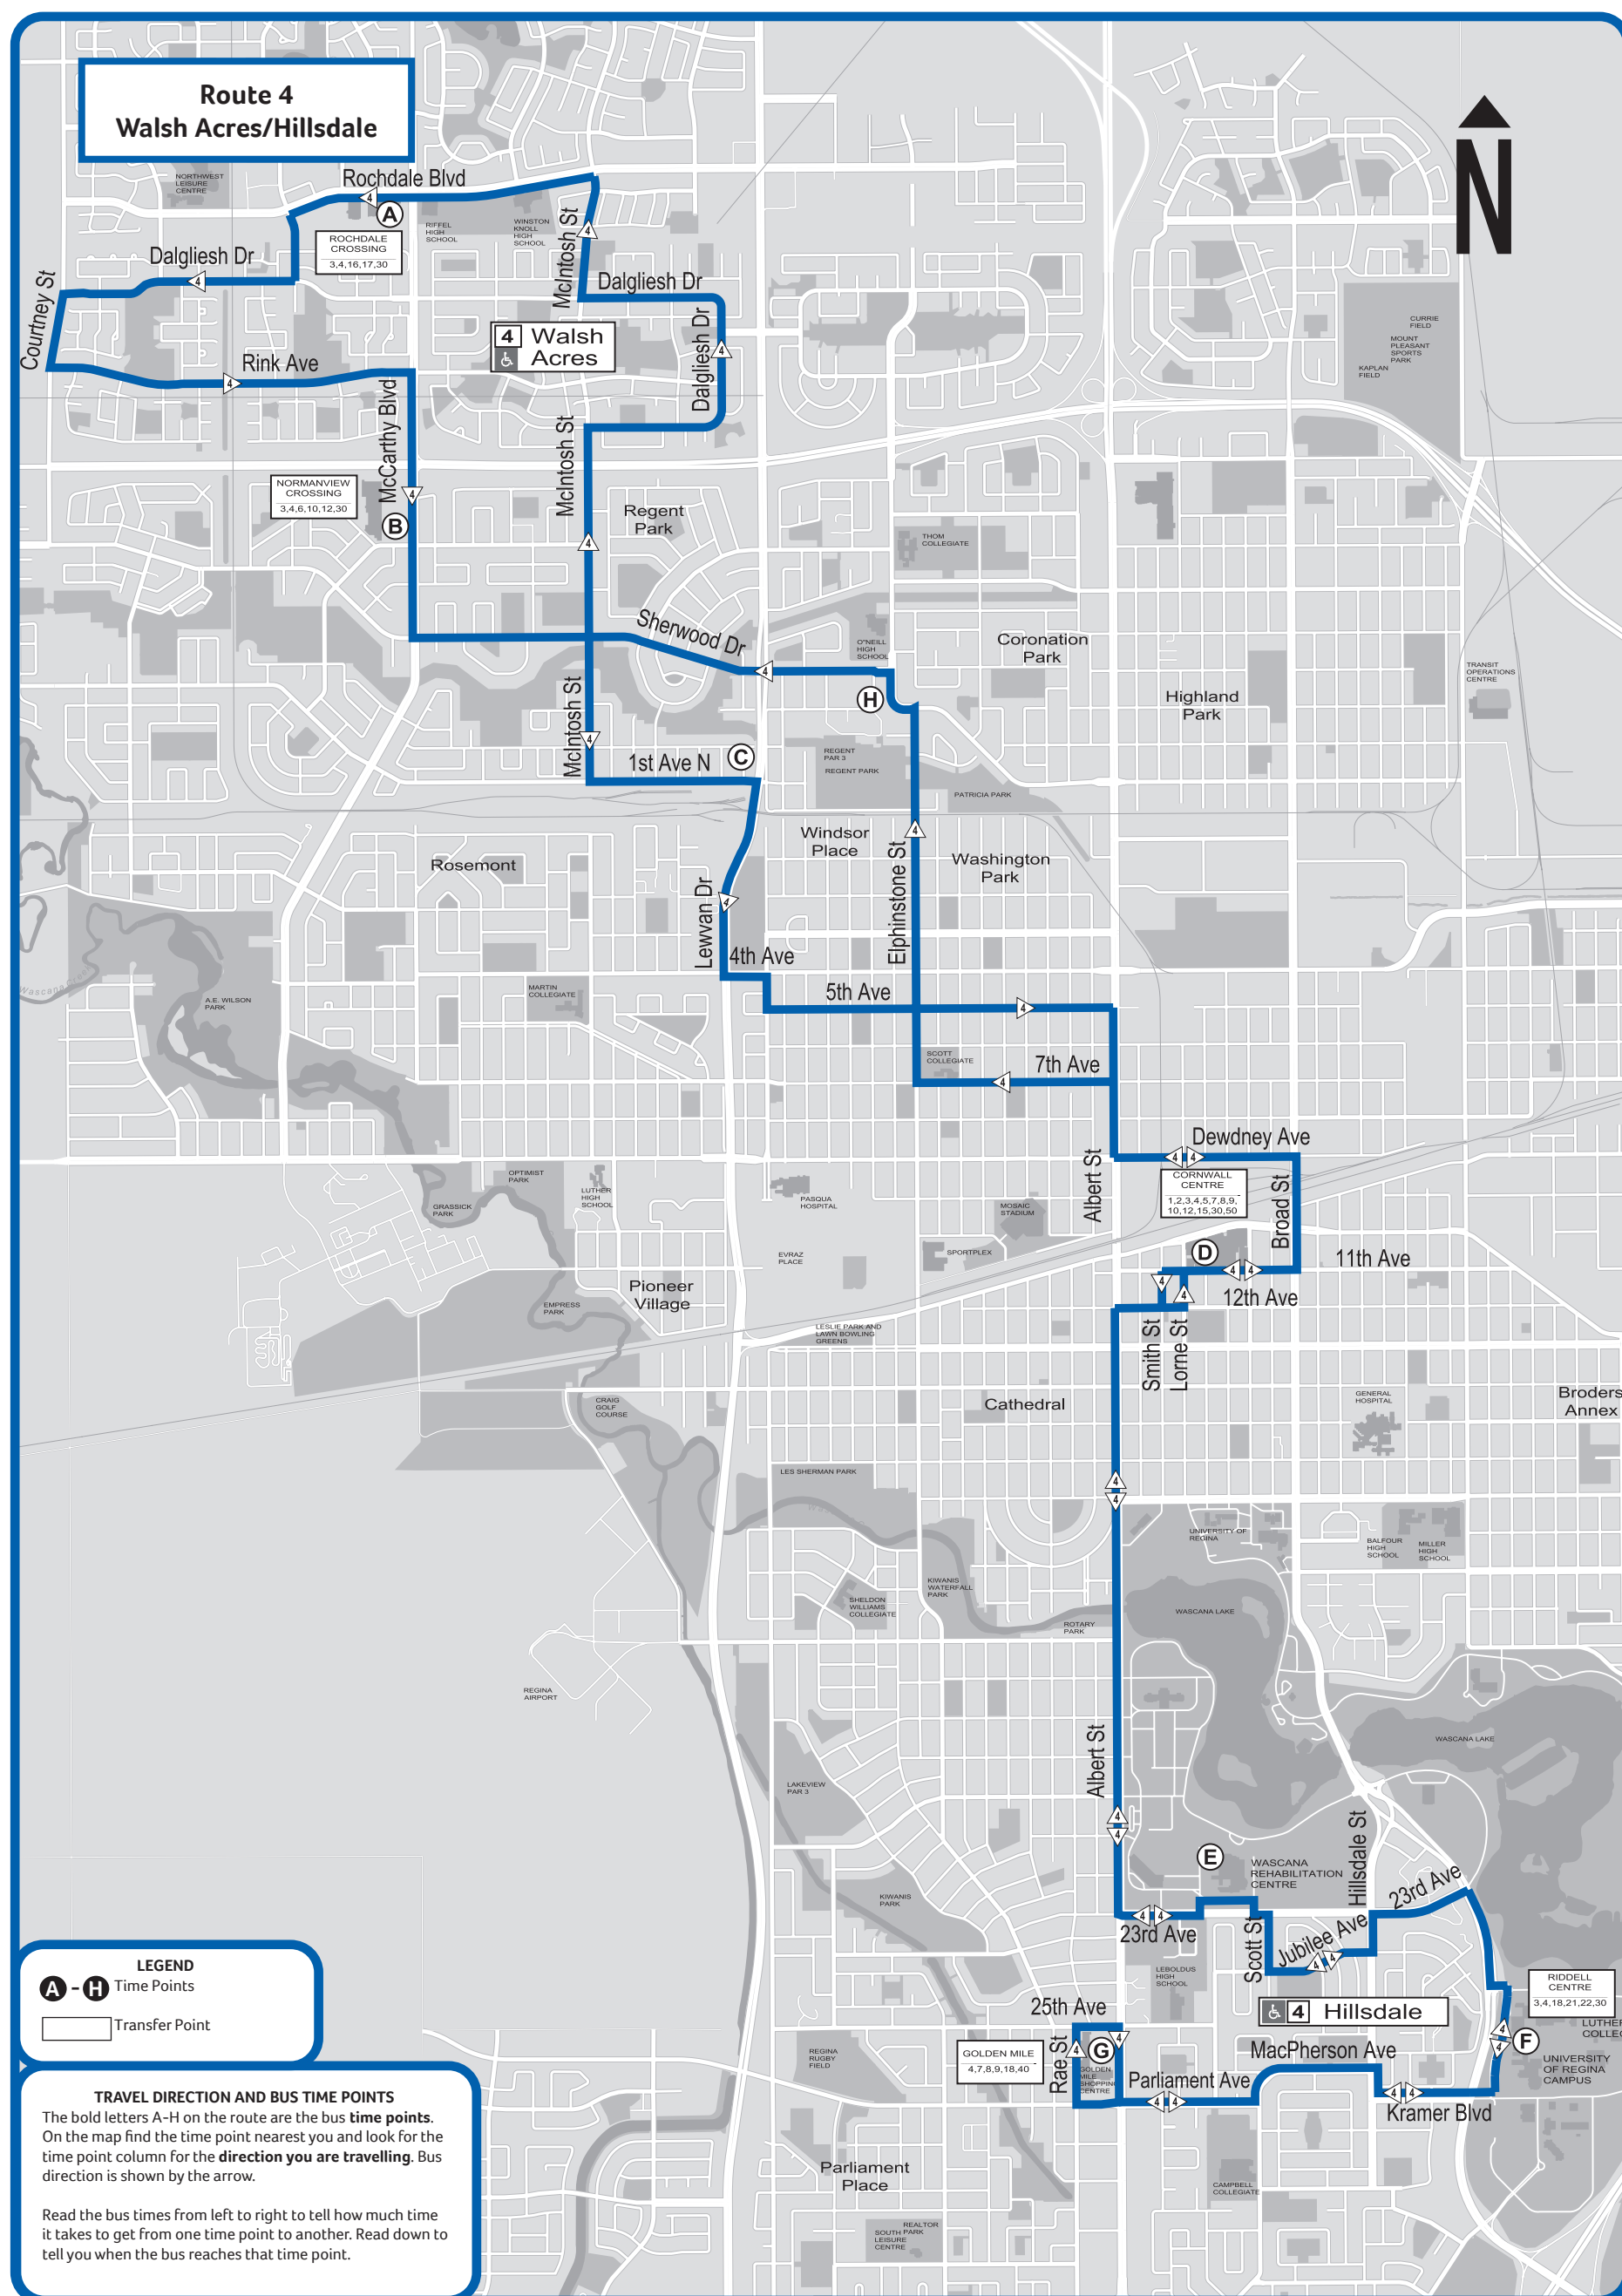

Visit TransitLive.com for real time schedules.

- LOW FLOOR ROUTE
- Sherwood Estates University/ Walsh Acres/Hillsdale Crossing
- Winston Knoll High School
- Normanview Crossing
- Regent Park Shopping Centre
- Scott Collegiate
- Downtown Wascana Rehabilitation Centre
- Golden Mile University
- Sask Polytechnic

Effective January 14, 2024

LEGEND
A - H Time Points
 [White Box] Transfer Point

TRAVEL DIRECTION AND BUS TIME POINTS
 The bold letters A-H on the route are the bus time points. On the map find the time point nearest you and look for the time point column for the direction you are travelling. Bus direction is shown by the arrow.
 Read the bus times from left to right to tell how much time it takes to get from one time point to another. Read down to tell you when the bus reaches that time point.

LEGEND
A - I Time Points
 Transfer Point

TRAVEL DIRECTION AND BUS TIME POINTS
 The bold letters A-I on the route are the bus time points. On the map find the time point nearest you and look for the time point column for the direction you are travelling. Bus direction is shown by the arrow.