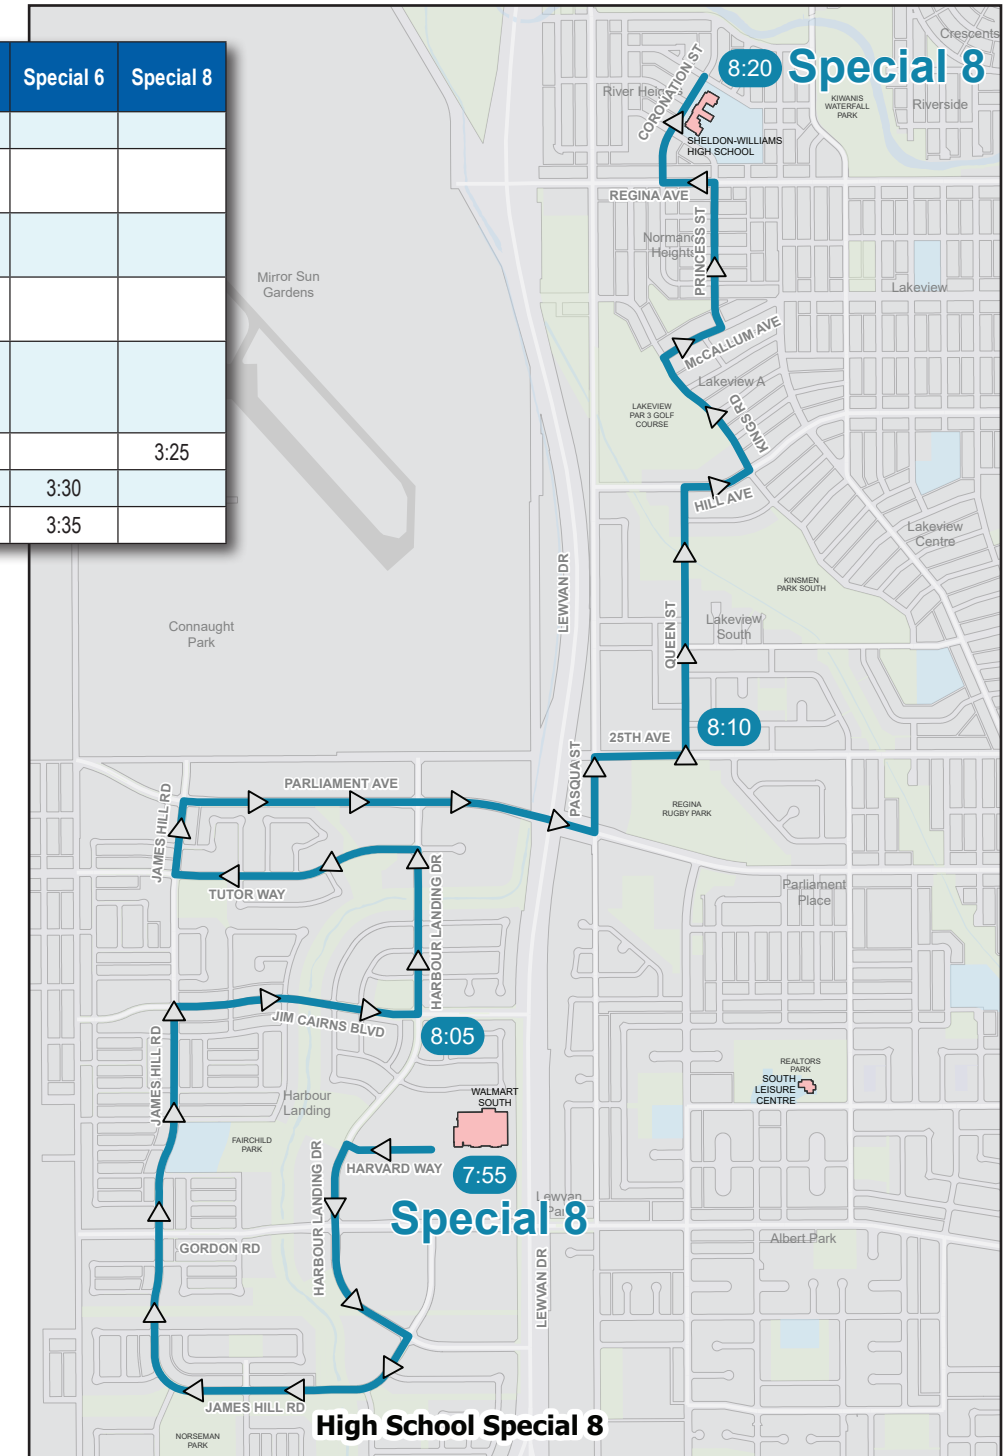

Afternoon	Special 6	Special 8
Leave LeBoldus		
Leave Campbell (Stop # 0587)		
Leave Balfour Collegiate (Stop # 0796)		
Leave Miller (Stop # 0797)		
Leave Balfour Collegiate (Broadway Ave and Montreal Cr) Stop # 0993		
Leave Sheldon		3:25
Leave Winston Knoll	3:30	
Leave Riffel	3:35	

**High School Special 8**